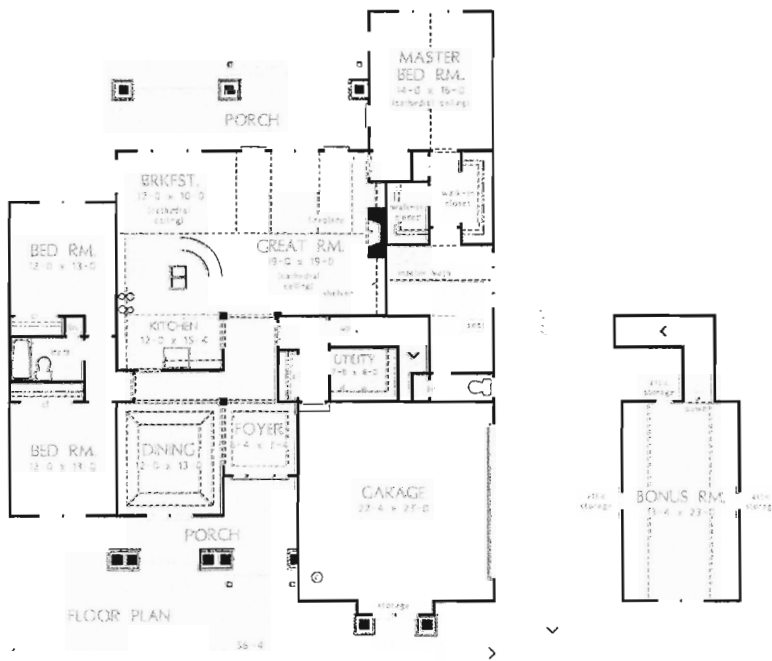

The Summerhill

1st Floor	2193
Total Heated	2193 SF
Bonus Room	387