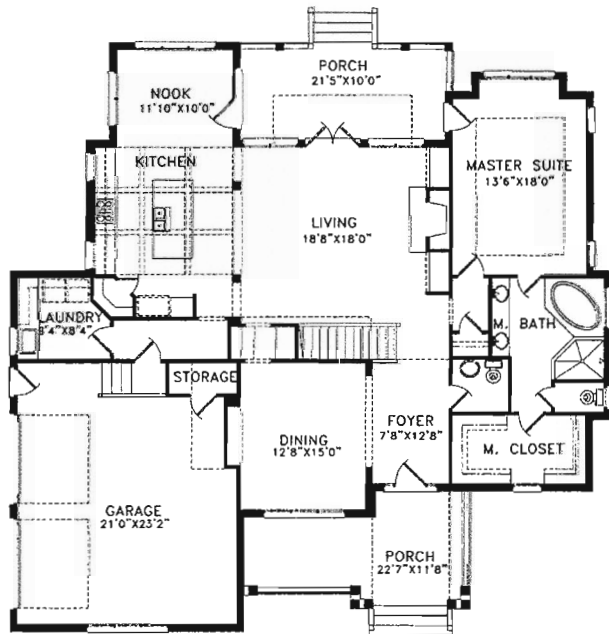

The Saltwood

FIRST FLOOR PLAN
1934 HEATED SQUARE FEET

1st Floor	1934
2nd Floor	996
Total Heated	3300 SF