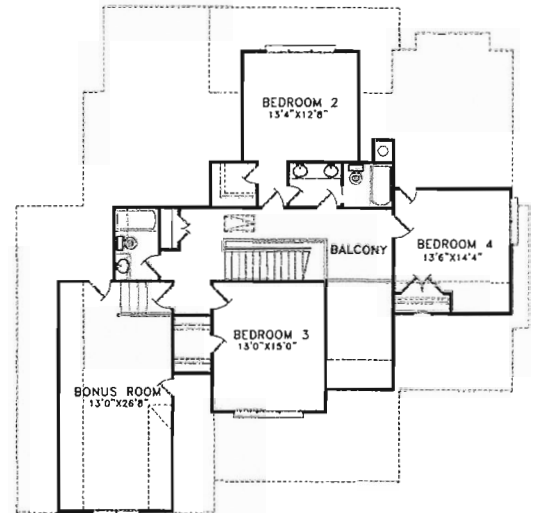

The Saltwood

FIRST FLOOR PLAN
1934 HEATED SQUARE FEET

1st Floor	1934
2nd Floor	996
Total Heated	3300 SF