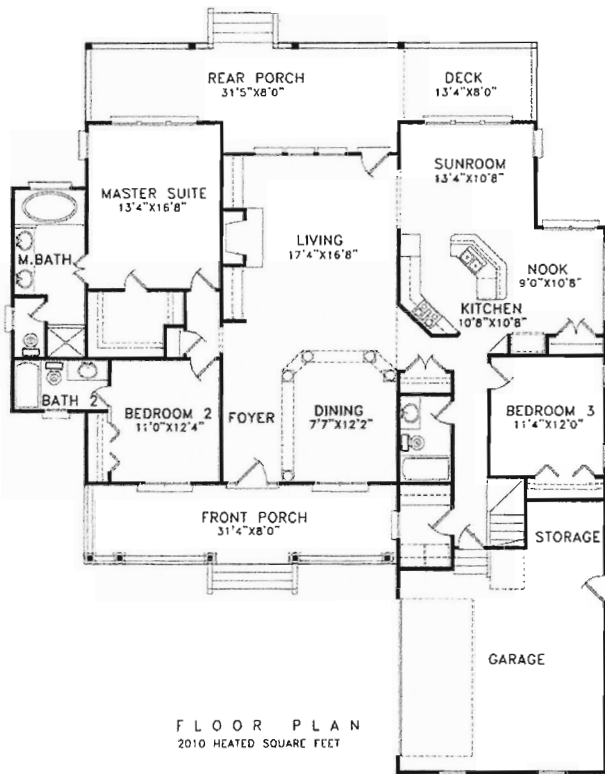

The Forestdale

1st Floor	2155
Bonus	280
Total Heated	2435 SF