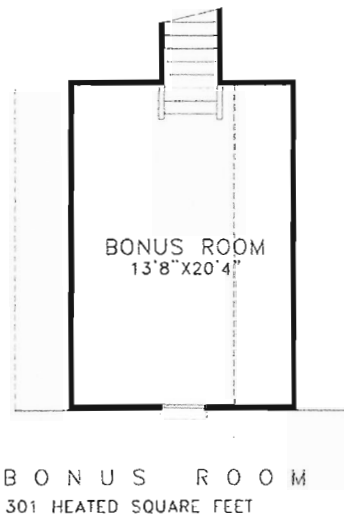

The Forestdale

1st Floor	2155
Bonus	280
Total Heated	2435 SF